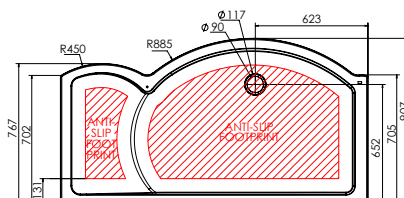

Left Hand

Chrome Waste included with tray