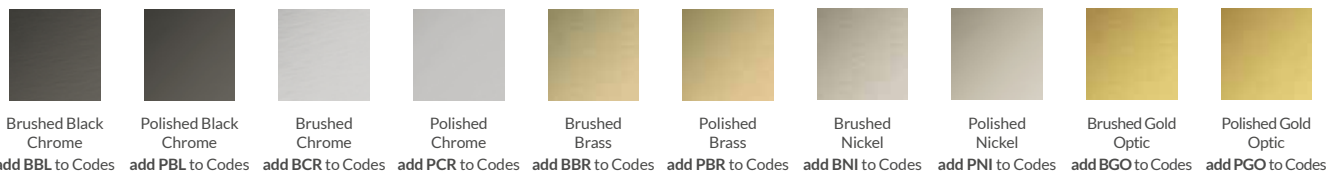

Colour options for hardware