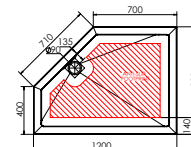

Right Hand

Chrome Waste included with tray