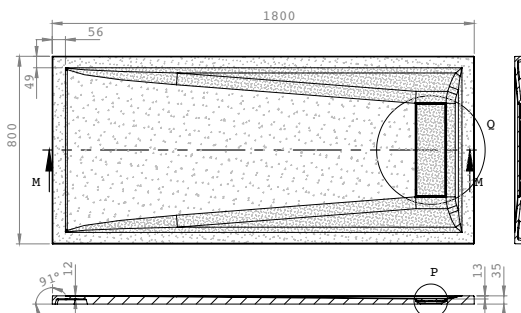

Infinity Slate Trays

Width (mm)	Depth (mm)	Height (mm)	Code	RRP (ex VAT)	RRP (inc VAT)
800	800	35	IGS80	£510.39	£612.47
1000	800	35	IGS108	£520.71	£624.86
1200	800	35	IGS128	£585.48	£702.57
1200	900	35	IGS129	£621.46	£745.75
1400	800	35	IGS148	£653.84	£784.61
1400	900	35	IGS149	£675.52	£810.62
1500	800	35	IGS158	£675.52	£810.62
1600	800	35	IGS168	£682.69	£819.22
1600	900	35	IGS169	£779.93	£935.92
1700	800	35	IGS178	£779.93	£935.92
1800	800	35	IGS188	£787.03	£944.44
Roman Tray Waste - No Cap			RDTW02	£50.00	£60.00