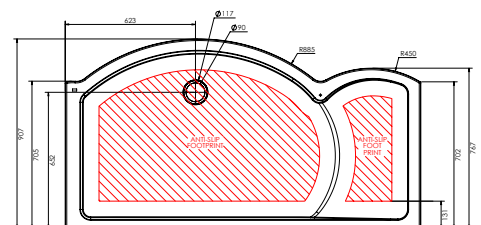

Trays

Width (mm)	Depth (mm)	Height (mm)	Handing	Code	RRP (ex VAT)	RRP (inc VAT)
1700	700	50	Left Hand	RCG177L	£554.18	£665.02
1700	700	50	Right Hand	RCG177R	£554.18	£665.02

Colour hardware

Polished Chrome

Tray Colour Finish

White

Right Hand

**Bi-Fold Door Framed**

TOTAL HEIGHT

1950 mm

**Fully Assembled**  
Easy to Install

**Corner Fitting**