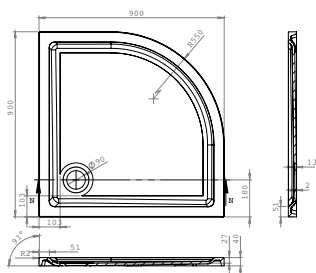

Shower Trays Collections

Anti-Slip Quadrant Trays

Image shown as Left hand

Chrome Waste included with tray