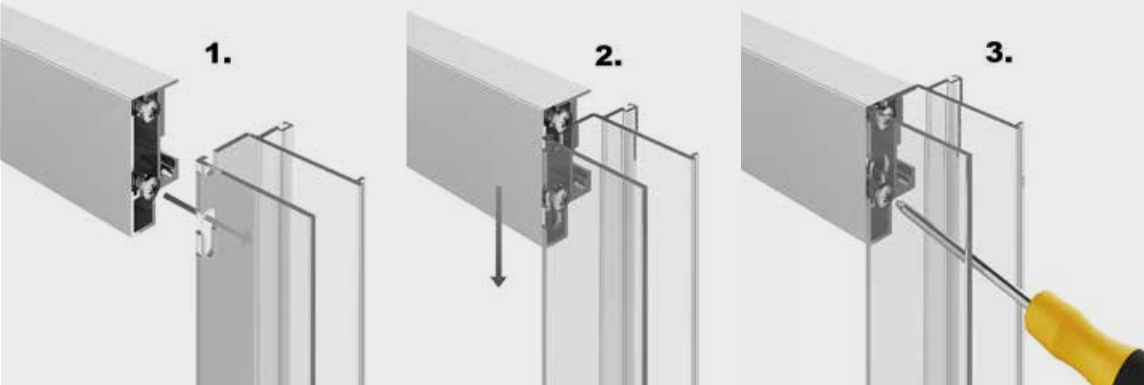

FastFix

S Y S T E M

FastFix Assembly

Included on Roman Sliding Door Enclosures

The FastFix Assembly system is designed so that the final mainframe installation is a 'slot and tighten' exercise, which can be done literally in seconds. Consequently, the main profiles effortlessly link together as the structure is assembled onsite. As much of the process as possible is now pre-assembled in the Roman factory to ensure that the final installation in the bathroom is simple, quick and easy.

SECONDS

PRE-ASSEMBLED

3

THREE STEP