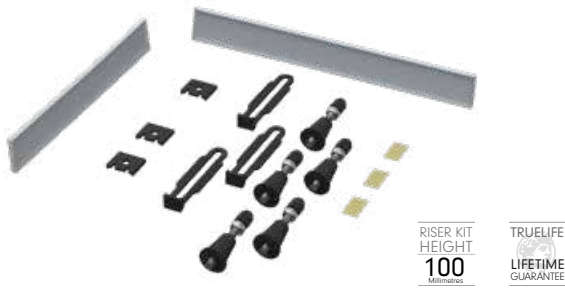

Riser Kits

Square & Rectangular

Description	Height	Code	RRP (ex VAT)	RRP (inc VAT)
Riser Kit for RSTG70 - RSGT118	100mm	RSTGRK01	£96.97	£116.36
Riser Kit for RSTG127 - RSTG179	100mm	RSTGRK02	£96.97	£116.36
Riser Kit for RSTG188	100mm	RSTGRK03	£96.97	£116.36

Quadrant

Description	Height	Code	RRP (ex VAT)	RRP (inc VAT)
Riser Kit for Quadrant	100mm	RSQGRK02	£96.97	£116.36

Tray waste & Cover Cap Spares