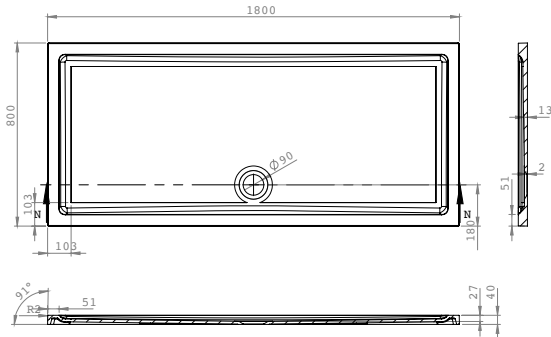

Rectangular Trays

Width (mm)	Depth (mm)	Height (mm)	Code	RRP (ex VAT)	RRP (inc VAT)
800	700	40	RSTG87	£256.10	£307.32
900	700	40	RSTG97	£256.10	£307.32
900	760	40	RSTG976	£256.10	£307.32
900	800	40	RSTG98	£256.10	£307.32
1000	700	40	RSTG107	£279.22	£335.06
1000	800	40	RSTG108	£304.92	£365.90
1000	900	40	RSTG109	£304.92	£365.90
1100	800	40	RSTG118	£304.92	£365.90
1200	700	40	RSTG127	£307.21	£368.65
1200	760	40	RSTG1276	£307.21	£368.65
1200	800	40	RSTG128	£309.21	£371.05
1200	900	40	RSTG129	£313.92	£376.70
1300	800	40	RSTG138	£432.96	£519.55
1400	700	40	RSTG147	£432.96	£519.55
1400	800	40	RSTG148	£442.06	£530.47
1400	900	40	RSTG149	£464.26	£557.11
1500	800	40	RSTG158	£519.33	£623.20
1500	900	40	RSTG159	£519.33	£623.20
1600	700	40	RSTG167	£519.33	£623.20
1600	800	40	RSTG168	£552.37	£662.84
1600	900	40	RSTG169	£563.10	£675.72
1700	700	40	RSTG177	£588.77	£706.52
1700	760	40	RSTG1776	£588.77	£706.52
1700	800	40	RSTG178	£614.77	£737.72
1700	900	40	RSTG179	£627.10	£752.52
1800	800	40	RSTG188	£680.85	£817.02

Riser Kit Height: 100mm

Colour Finish

Chrome Waste included with tray