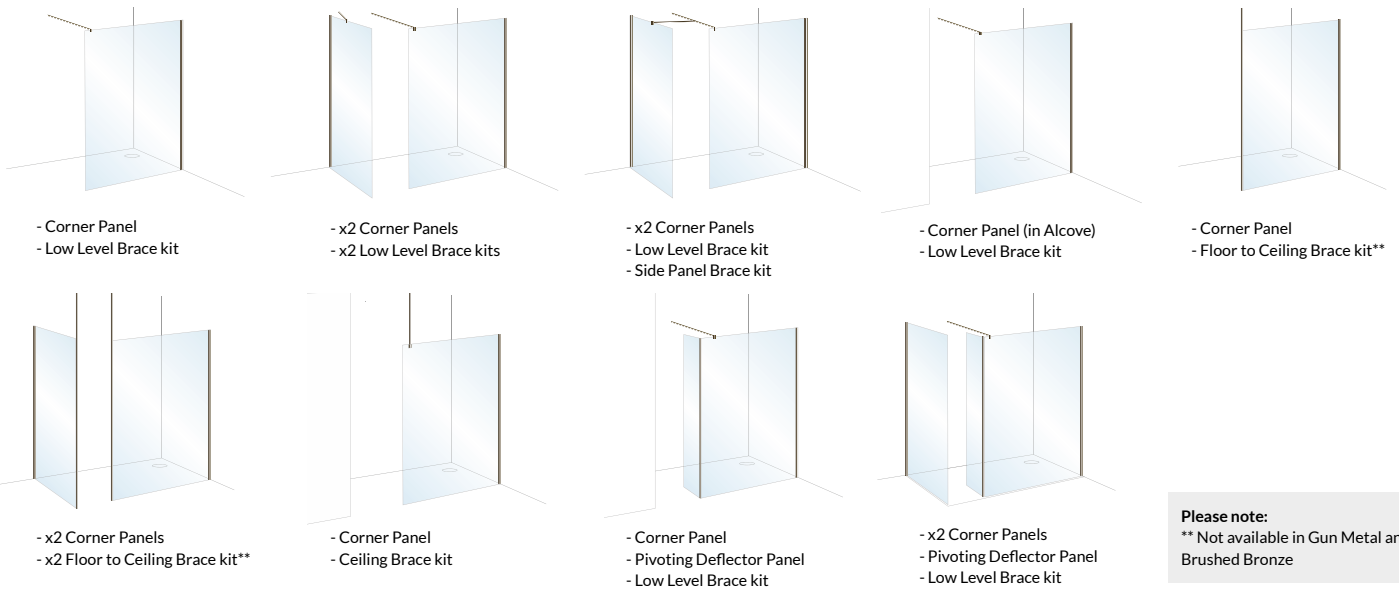

Please note:
** Not available in Gun Metal and Brushed Bronze