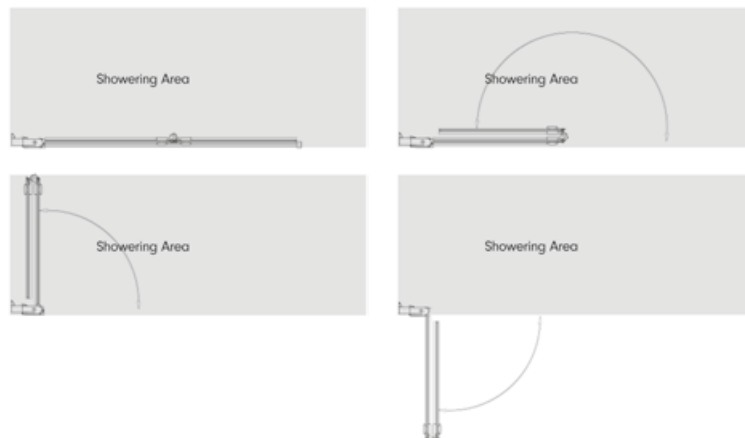

### Colour hardware

Polished Chrome

Haven Select | Black Grid Wetroom Panels

TOTAL HEIGHT

2000 mm

**Panels**

Description	Size (mm)	Actual Size (mm)	Adjustment (mm)	Code	RRP (ex VAT)	RRP (inc VAT)
Black Grid Wetroom Panel	800	765	+/- 7.5mm	H8SP8GPB	£440.00	£528.00
Black Grid Wetroom Panel	900	865	+/- 7.5mm	H8SP9GPB	£462.00	£554.40
Black Grid Wetroom Panel	1000	965	+/- 7.5mm	H8SP10GPB	£484.00	£580.80
Black Grid Wetroom Panel	1100	1065	+/- 7.5mm	H8SP11GPB	£517.00	£620.40
Black Grid Wetroom Panel	1200	1165	+/- 7.5mm	H8SP12GPB	£550.00	£660.00
Pivoting Delector Panel	300	343	N/A	H8SPM3GPB	£352.00	£422.40