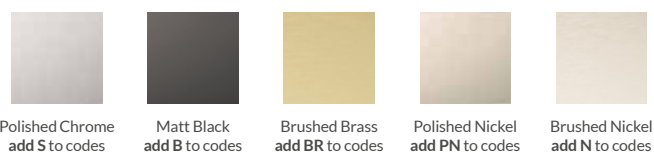

Colour options for hardware

Polished Chrome
add S to codes

Matt Black
add B to codes

Brushed Brass
add BR to codes

Polished Nickel
add PN to codes

Brushed Nickel
add N to codes