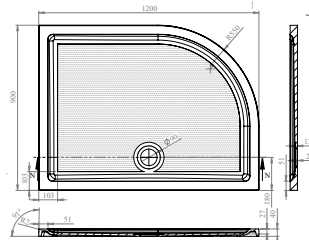

Shower Trays Collections

Anti-Slip Quadrant Trays

Image shown as Left hand

Chrome Waste included with tray