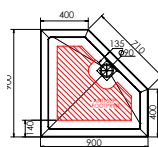

Colour Finish

Left Hand