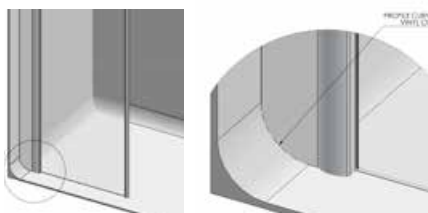

Haven Select | Vinyl Floor Contour Profile Kit

Colour for hardware

Description	Code	RRP (ex VAT)	RRP (inc VAT)
Vinyl Floor Contour Profile Kit	BP001S	£73.92	£88.70

Haven Select | Extension Profile

Glass Thickness	Colour	Adjustment	Code	RRP (ex VAT)	RRP (inc VAT)
8mm	Polished Chrome	0-35mm	H8ZEXS	£51.73	£51.73
8mm	Matt Black	0-35mm	H8ZEXB	£51.73	£51.73
10mm	Polished Chrome	0-35mm	H10ZEXS	£56.04	£56.04
10mm	Matt Black	0-35mm	H10ZEXB	£56.04	£56.04