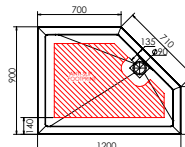

Colour Finish

Left Hand