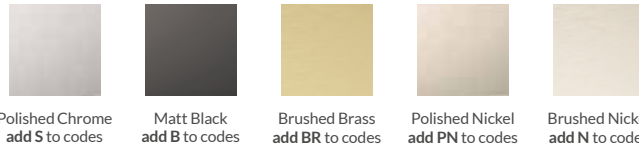

Colour options for hardware

Polished Chrome
add S to codes

Matt Black
add B to codes

Brushed Brass
add BR to codes

Polished Nickel
add PN to codes

Brushed Nickel
add N to codes